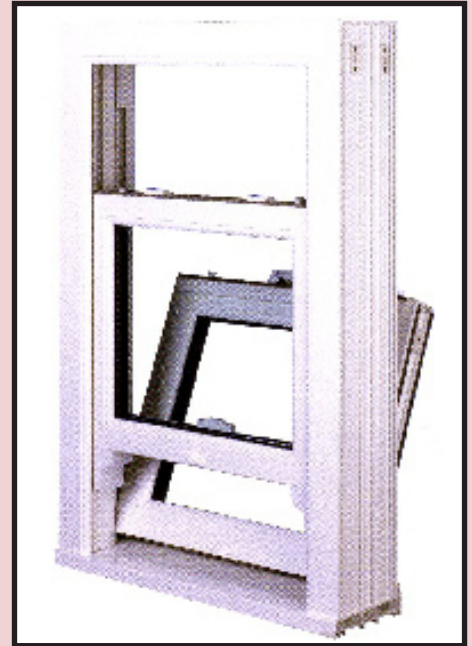

Introducing the Vertical Slider from Tayside Windows

All the benefits of a modern PVCu Vertical Sliding Sash Window with all the charm and character of authentic traditional Vertical Sliding Sash Windows.

Designed to provide all the benefits that can be derived from high performance, modern materials, the Vertical Sliding Sash Window provides a long term, cost effective solution for traditional style properties. Advanced technology works in harmony with tradition design, to provide extra comfort and practical features for modern living, without any compromise to character or appearance.

- The PVCu window frames are designed to provide optimum strength, superior thermal properties and excellent weather performance, and will retain their pristine appearance year after year, with minimum maintenance.
- Tilting sashes for ease of cleaning, and tilt restrictions to ensure the tilt mechanism works smoothly and safely.
- Georgian Bar option available.
- Wide choice of colours available including White, Rosewood and Light Oak.
- Optional Decorative Sash horns and optional traditional deep bottom rail.